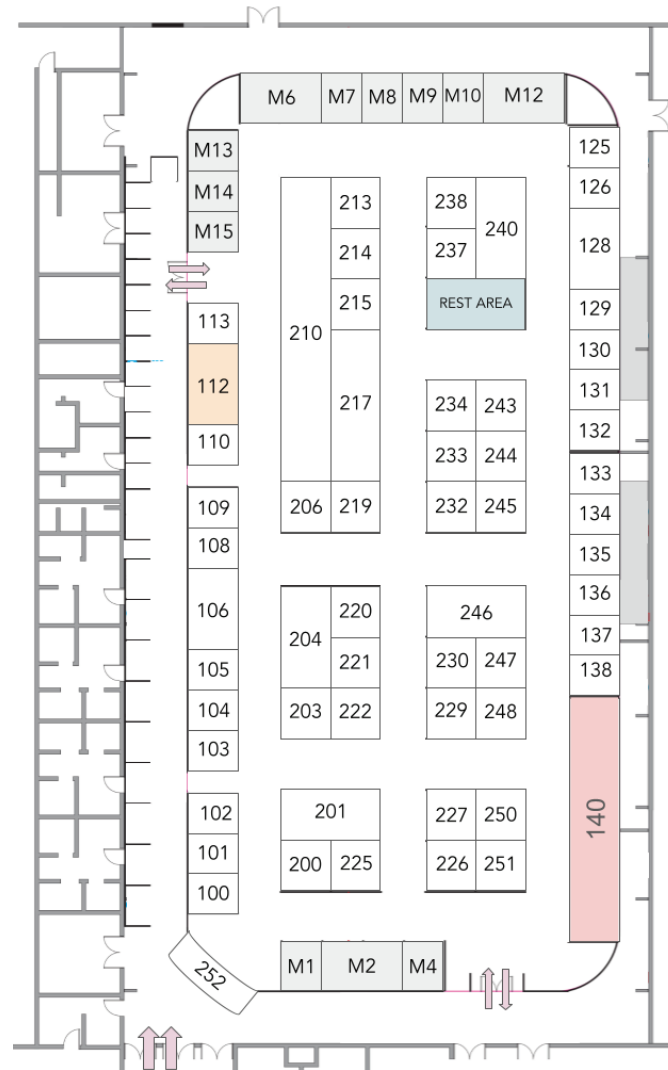

THANK YOU TO OUR SPONSORS

DOOR PRIZES!

- Local Hiring Event
- Enter to Win!!
- Rest Area
- Artisan Market Booths

WELCOME

to the

Southeast Alberta

Home & Leisure

Tradeshow

FRIDAY 12PM - 8PM
SATURDAY 10AM - 6PM
SUNDAY 11AM - 4PM